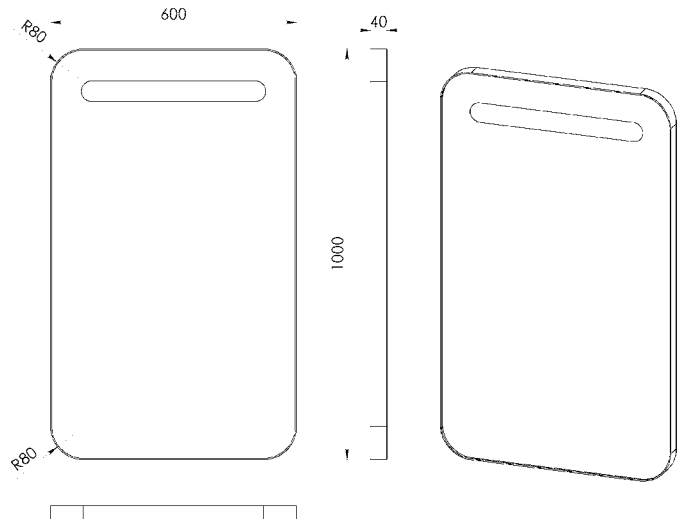

Fiyat ve teknik bilgiler için
QR kodunu tarayınız.
Scan the QR code for price
and technical information.

TR Ayna Renk Opsiyonları : Natural, Füme, Bronz
Led Renkleri : Sarı, Beyaz
Profil Renkleri : Beyaz, Siyah, Gri, Sarı

EN Mirror Colour Options : Natural, Smoked, Bronze,
Led Colours : Sarı, Beyaz
Profile Colors : White, Black, Gray, Yellow

Ayna (mm) Mirror Thickness	A	B
4	600	1000