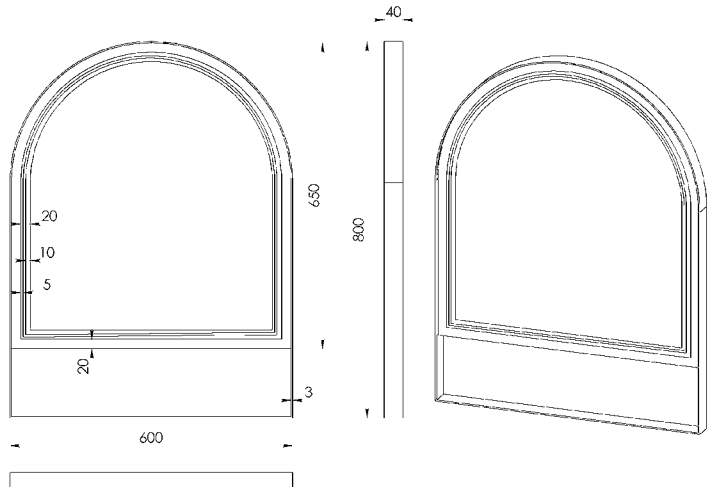

**EN** Mirror Colour Options : Natural, Smoked, Bronze,  
Led Colours : Sarı, Beyaz  
Profile Colors : White, Black, Gray, Yellow

Ayna (mm) Mirror Thickness	A	B
4	600	800