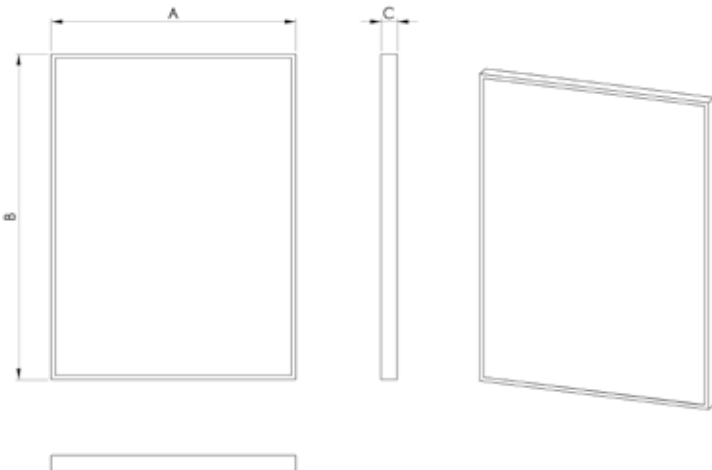

Ayna (mm) Mirror Thicknees	A	B	C
4	500	700	35
4	600	800	35
4	600	1000	35
4	600	1200	35